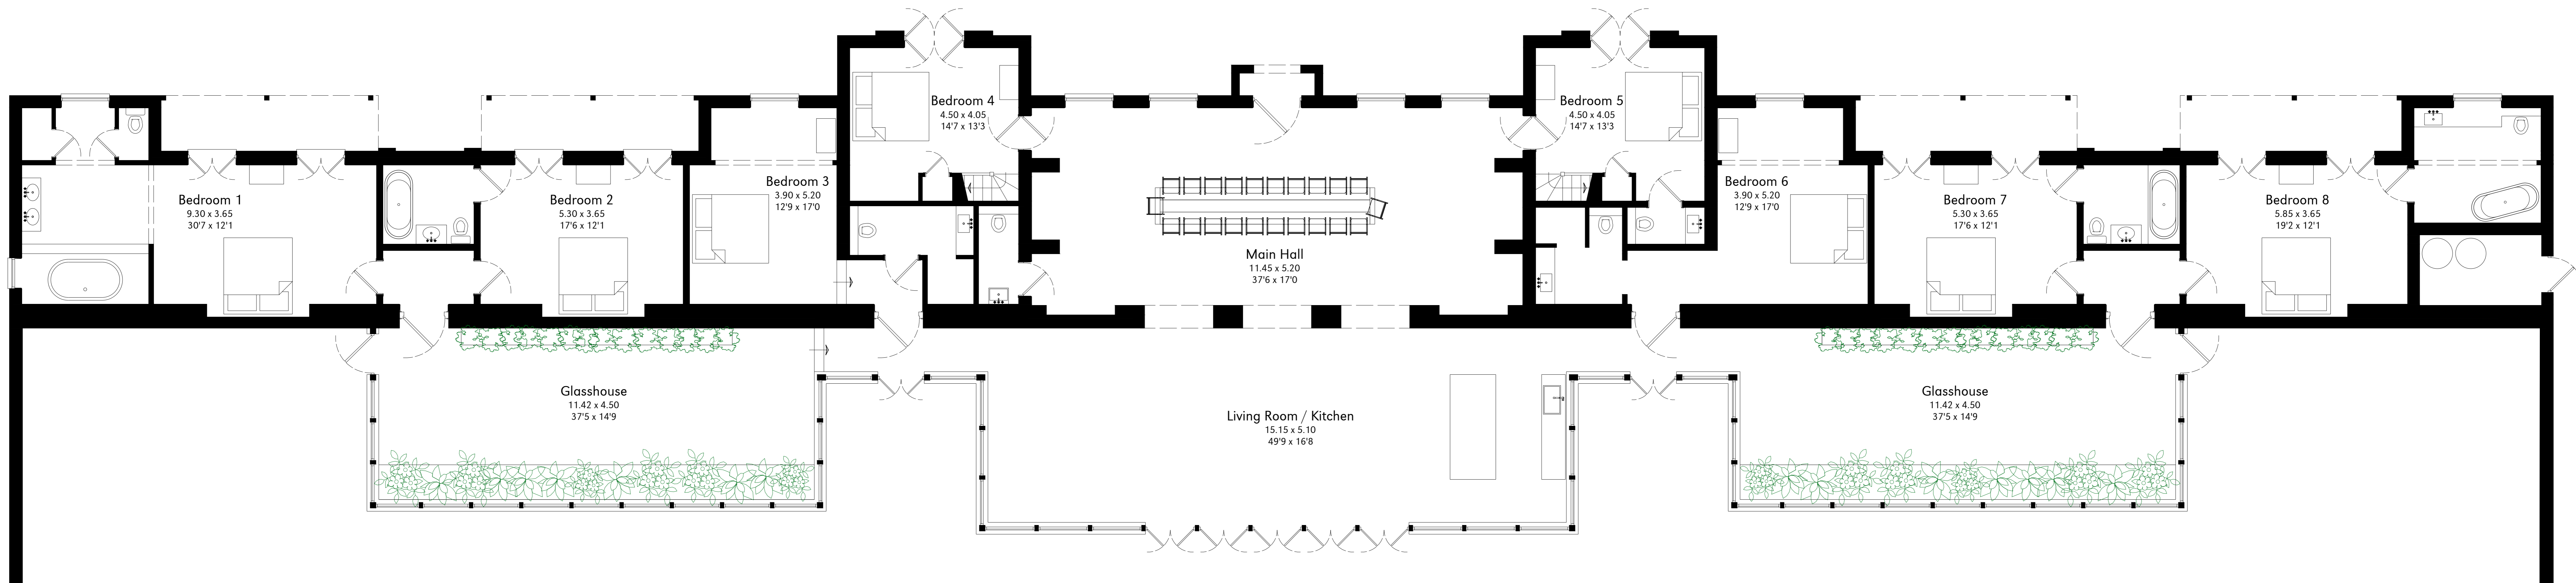

WALLED GARDEN BOTHIES Sibton

Approximate Gross Internal Area:
520 sq m / 5600 sq ft