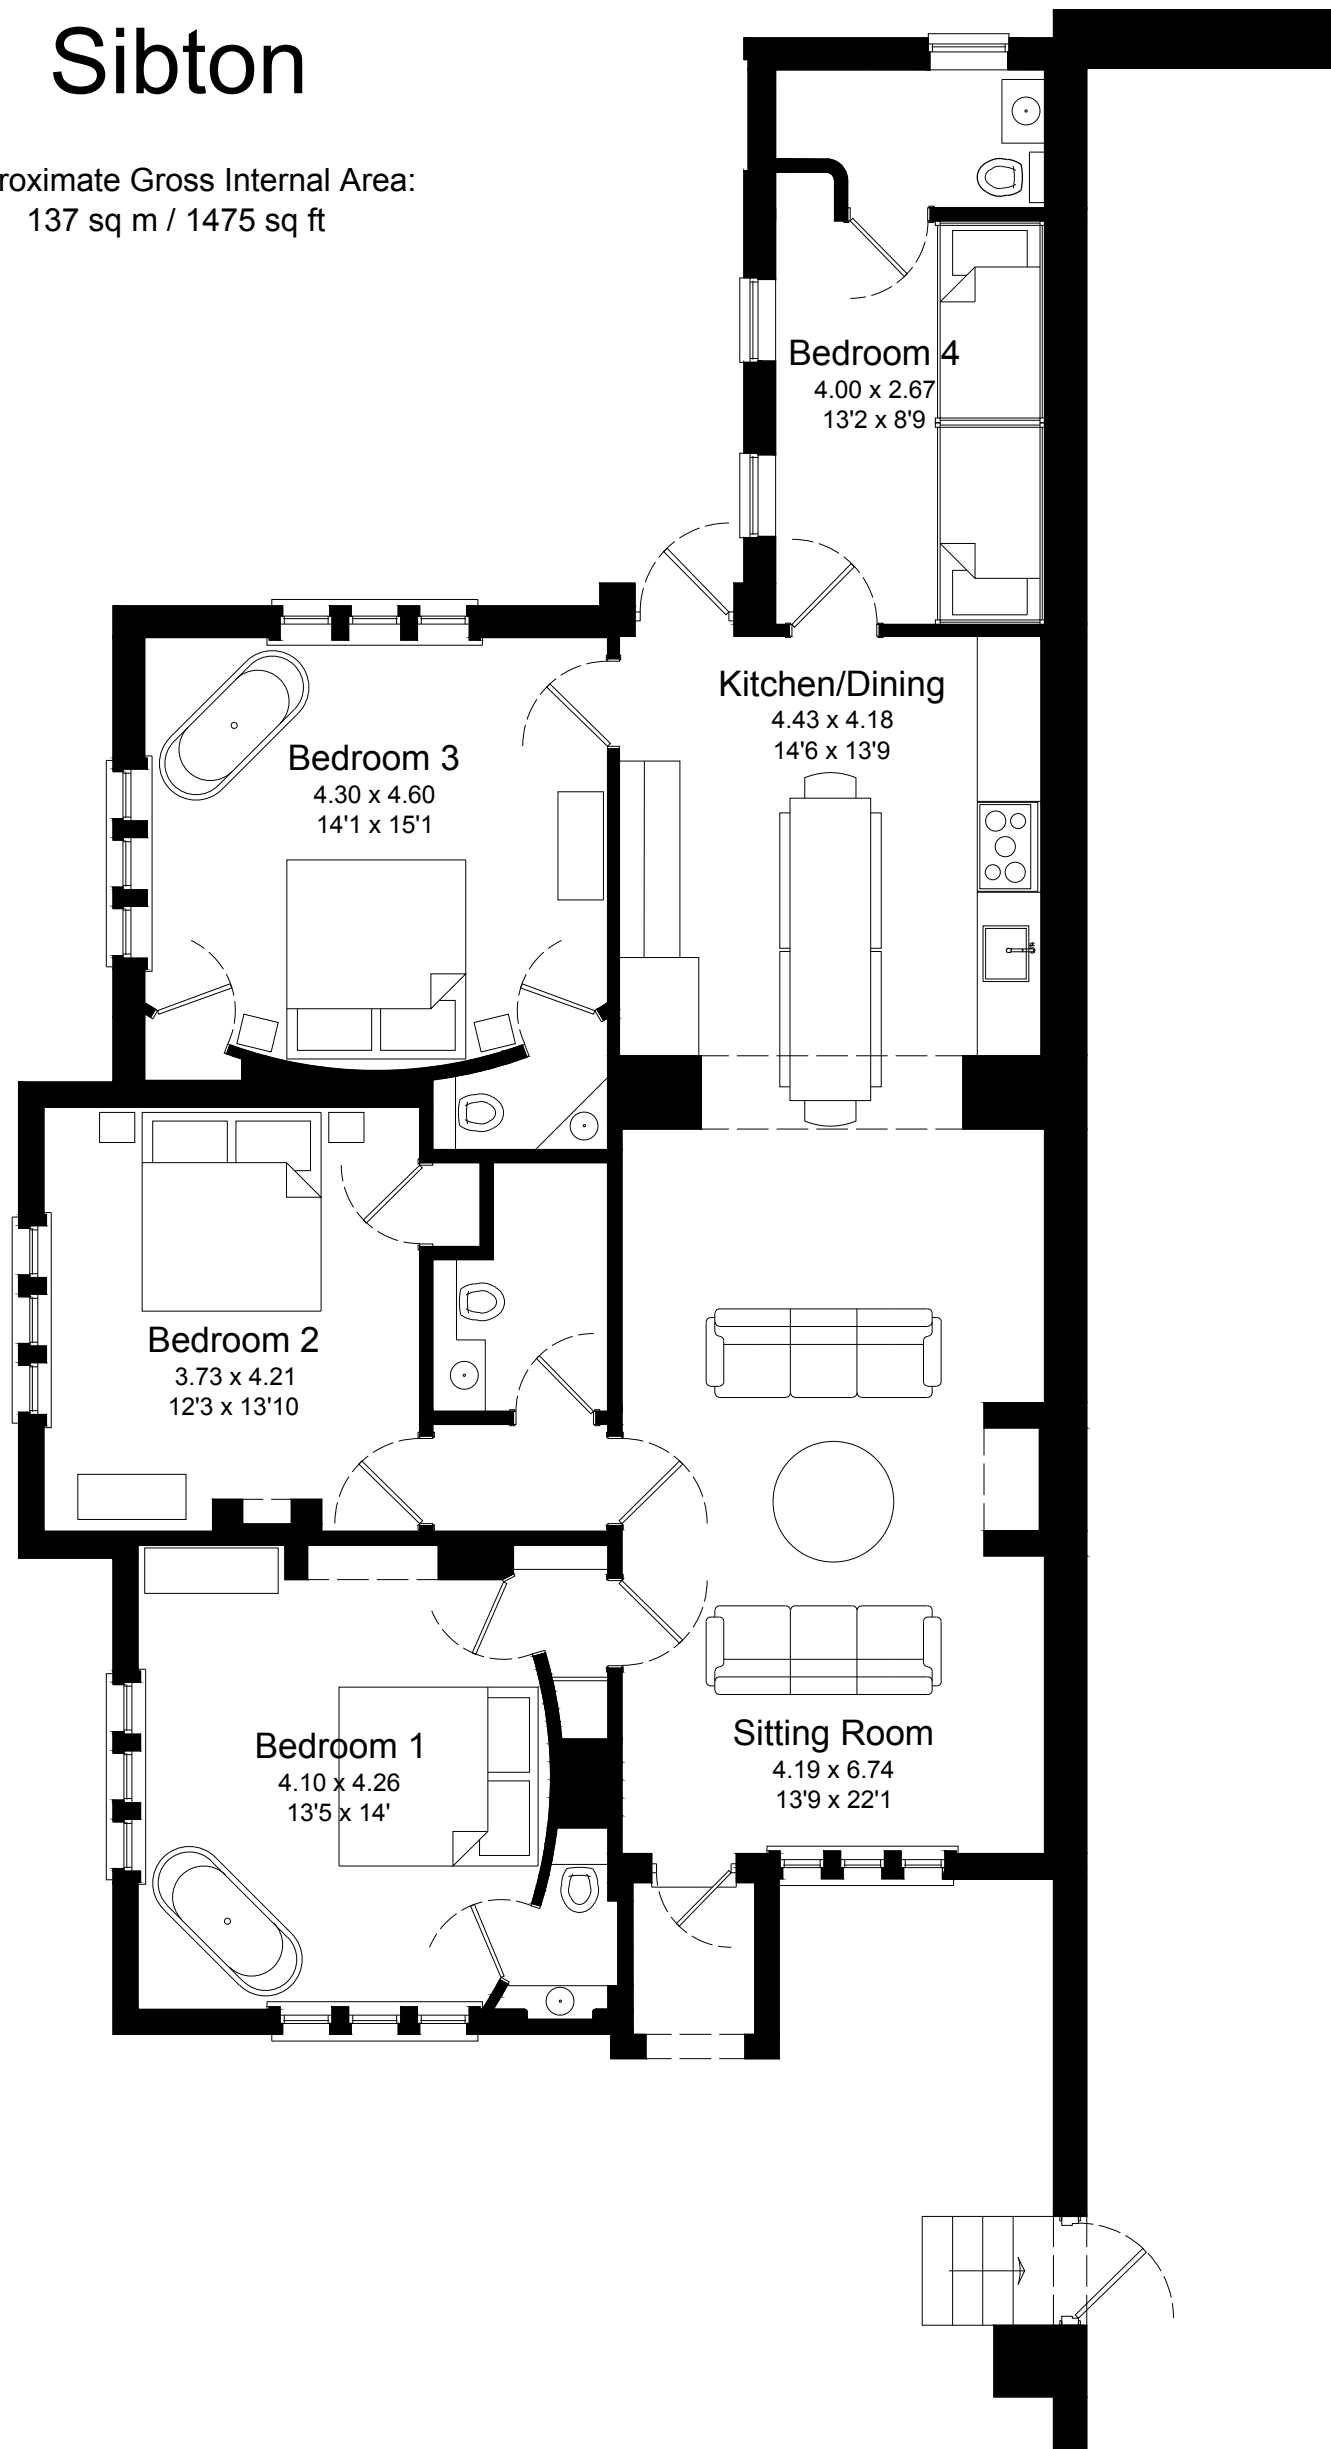

# GARDEN COTTAGE

## Sibton

Approximate Gross Internal Area:  
137 sq m / 1475 sq ft

This plan is for layout guidance only. Not drawn to scale unless stated. Window & door openings are approximate. Whilst every care is taken in the preparation of this plan, please check all dimensions, shapes & compass bearings before making any decisions reliant upon them